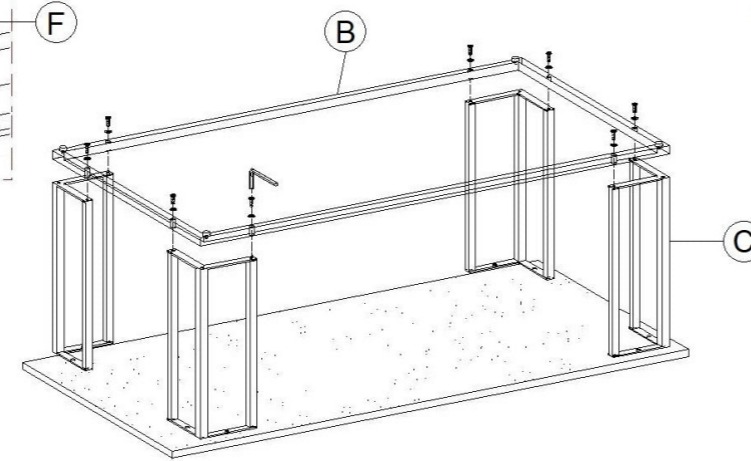

ASSEMBLY INSTRUCTION

Model: CAP-6641

Description: Capri Grey Ceramic Coffee Table

Thank you for purchasing this quality product. Be sure to check all packing material carefully for small parts that may have come loose inside the carton during shipment.

Step 1:

To avoid scratches or damages, please put table top on the white foam sheet for assembly works. Avoid knocking on corners or edges.

PART LIST:

NO.	Description	Sketch	Quantity
A	Table top		1pc
B	Metal frame		1pc
C	Table leg		4pc

NO.	Description	Sketch	Size	Quantity
D	Bolt		m6x16	8pcs
E	Bolt		m6x30	8pcs
F	Plate		m6x16	16pcs
G	Allen key		4mm	1pc

Step 2:

Step 3:

Please keep all screws loose and tighten TOGETHER after all parts are assembled to the correct positions.