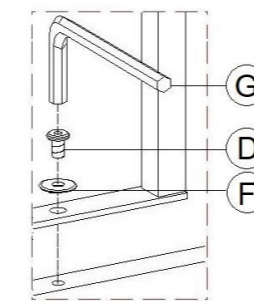

ASSEMBLY INSTRUCTION

Model: CAP-6641

Description: Capri Grey Ceramic Coffee Table

Thank you for purchasing this quality product. Be sure to check all packing material carefully for small parts that may have come loose inside the carton during shipment.

Step 1:

To avoid scratches or damages, please put table top on the white foam sheet for assembly works. Avoid knocking on corners or edges.

PART LIST:

NO.	Description	Sketch	Quantity
A	Table top		1pc
B	Metal frame		1pc
C	Table leg		4pc

NO.	Description	Sketch	Size	Quantity
D	Bolt		m6x16	8pcs
E	Bolt		m6x30	8pcs
F	Plate		m6x16	16pcs
G	Allen key		4mm	1pc

Step 2:

Step 3:

Please keep all screws loose and tighten TOGETHER after all parts are assembled to the correct positions.