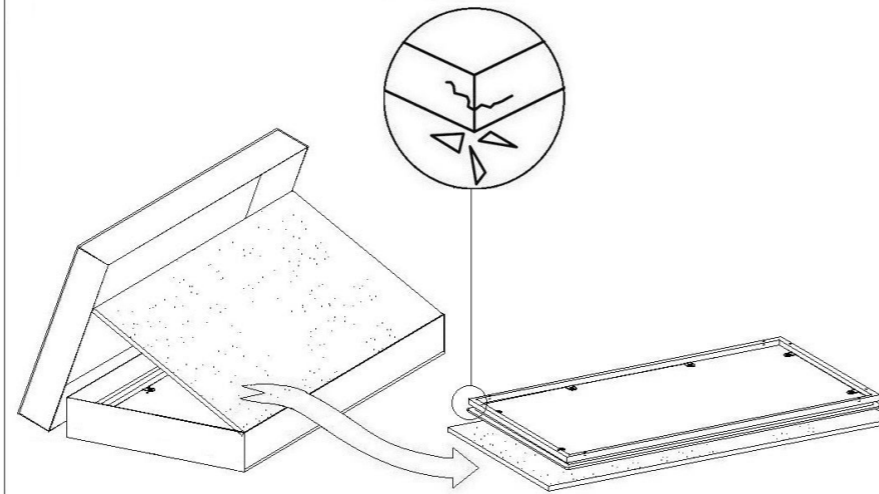

ASSEMBLY INSTRUCTION

Model: CAP-6641

Description: Capri Grey Ceramic Coffee Table

Thank you for purchasing this quality product. Be sure to check all packing material carefully for small parts that may have come loose inside the carton during shipment.

Step 1:

To avoid scratches or damages, please put table top on the white foam sheet for assembly works. Avoid knocking on corners or edges.

PART LIST:

NO.	Description	Sketch	Quantity
A	Table top		1pc
B	Metal frame		1pc
C	Table leg		4pc

NO.	Description	Sketch	Size	Quantity
D	Bolt		m6x16	8pcs
E	Bolt		m6x30	8pcs
F	Plate		m6x16	16pcs
G	Allen key		4mm	1pc

Step 2:

Step 3:

Please keep all screws loose and tighten TOGETHER after all parts are assembled to the correct positions.