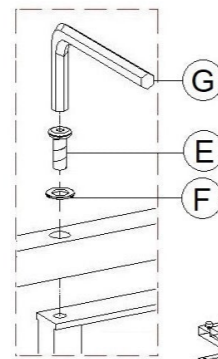

ASSEMBLY INSTRUCTION

Model: CAP-6641

Description: Capri Grey Ceramic Coffee Table

Thank you for purchasing this quality product. Be sure to check all packing material carefully for small parts that may have come loose inside the carton during shipment.

Step 1:

To avoid scratches or damages, please put table top on the white foam sheet for assembly works. Avoid knocking on corners or edges.

PART LIST:

NO.	Description	Sketch	Quantity
A	Table top		1pc
B	Metal frame		1pc
C	Table leg		4pc

NO.	Description	Sketch	Size	Quantity
D	Bolt		m6x16	8pcs
E	Bolt		m6x30	8pcs
F	Plate		m6x16	16pcs
G	Allen key		4mm	1pc

Step 2:

Step 3:

Please keep all screws loose and tighten TOGETHER after all parts are assembled to the correct positions.