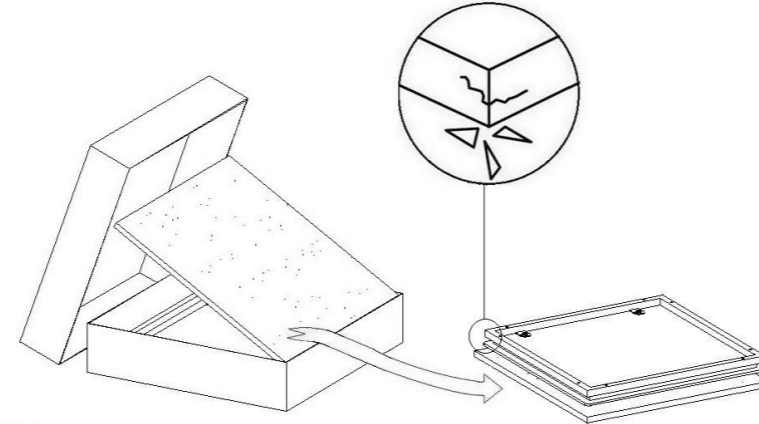

# ASSEMBLY INSTRUCTION

Model:CAP-6658

Description:Capri Grey Ceramic Side Table

Thank you for purchasing this quality product. Be sure to check all packing material carefully for small parts that may have come loose inside the carton during shipment.

## Step 1:

To avoid scratches or damages, please put table top on the white foam sheet for assembly works. Avoid knocking on corners or edges.

## PART LIST:

NO.	Description	Sketch	Quantity
A	Table top		1pc
B	Metal frame		1pc
C	Table leg		4pc

NO.	Description	Sketch	Size	Quantity
D	Bolt		m6x16	8pcs
E	Bolt		m6x30	8pcs
F	Plate		m6x16	16pcs
G	Allen key		4mm	1pc