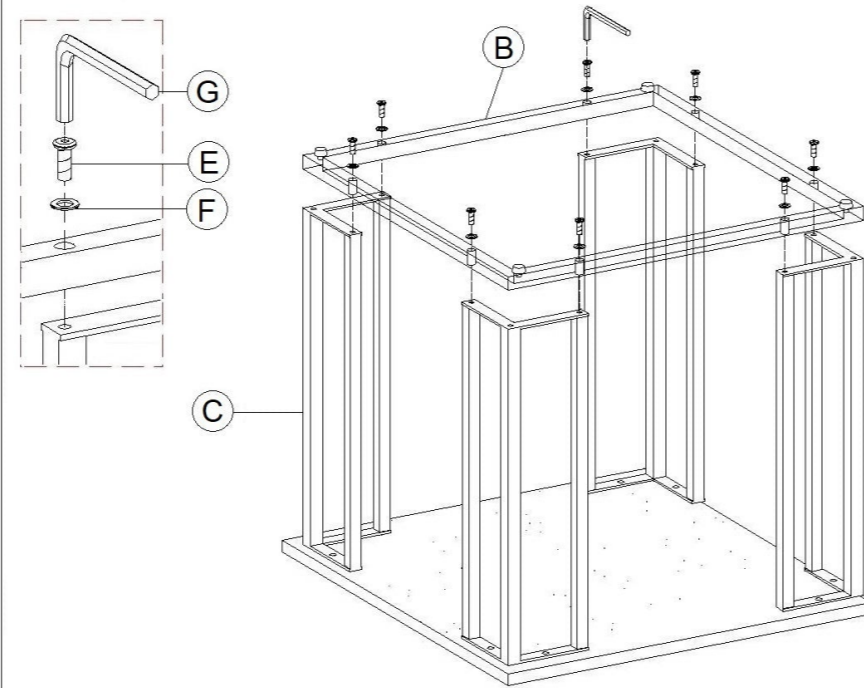

ASSEMBLY INSTRUCTION

Model:CAP-6658

Description:Capri Grey Ceramic Side Table

Thank you for purchasing this quality product. Be sure to check all packing material carefully for small parts that may have come loose inside the carton during shipment.

Step 1:

To avoid scratches or damages, please put table top on the white foam sheet for assembly works. Avoid knocking on corners or edges.

PART LIST:

NO.	Description	Sketch	Quantity
A	Table top		1pc
B	Metal frame		1pc
C	Table leg		4pc

NO.	Description	Sketch	Size	Quantity
D	Bolt		m6x16	8pcs
E	Bolt		m6x30	8pcs
F	Plate		m6x16	16pcs
G	Allen key		4mm	1pc

Step 2:

Step 3:

Please keep all screws loose and tighten TOGETHER after all parts are assembled to the correct positions.

Finished: