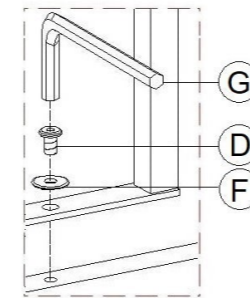

Step 3:

Please keep all screws loose and tighten TOGETHER after all parts are assembled to the correct positions.