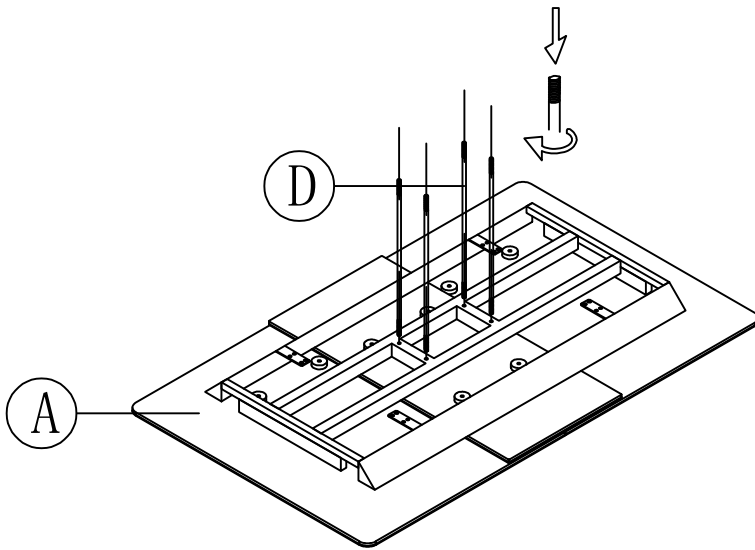

# ASSEMBLY INSTRUCTION

Model: PAV-7136

Description: Pavoni Black Matt Extending Dining Table

Thank you for purchasing this Torelli product. Every effort has been taken to ensure your product arrives in the best condition and to your complete satisfaction. Before you begin to assemble your new furniture, please check to ensure that you have received all assembly fittings and hardware as indicated on this assembly instructions as parts may have become dislodged during delivery.

### Part list

NO.	Description	Sketch	Quantity
A	Table Top		1pc
B	Table Leg		1pc
C	Table Leg		1pc

### Hardware list

NO.	Description	Sketch	Size	Quantity
D	Bolt		M8*650mm	4pc
E	Nut		M8*25mm	4pc
F	Allen Key		5mm	1pc