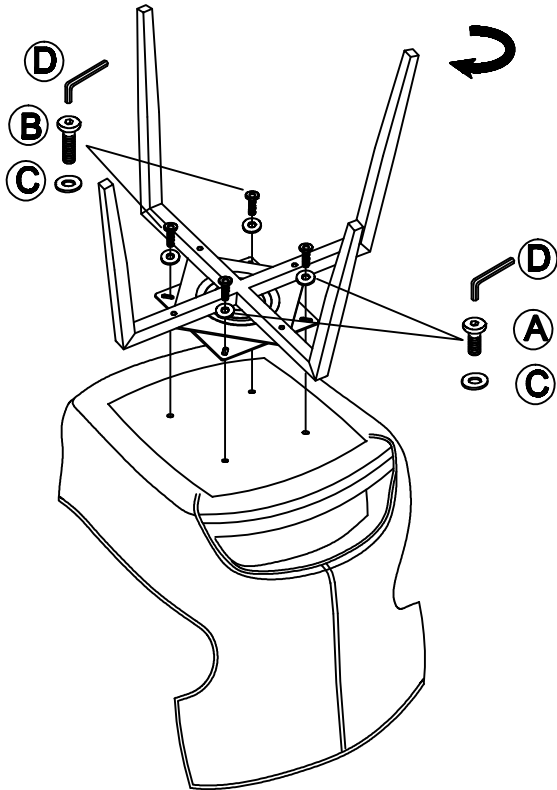

# ASSEMBLY INSTURCTION

Model: RAF-6177

Description: Raffaello Swivel Dining Chair White

Thank you for your purchasing this quality product. Be sure to check all packing material carefully for small parts that may have come loose inside the carton during shipment.

### PART LIST:

NO.	Description	Sketch	Quantity
1	Chair Seat		1pc
2	ChairFrame		1pc

### HARDWARE LIST:

NO.	Description	Sketch	Size	Quantity
A	Bolt		M6x15mm	2pcs
B	Bolt		M6x25mm	2pcs
C	Flat washer		φ16x6mm	4pcs
D	Allen key		M4	1pc