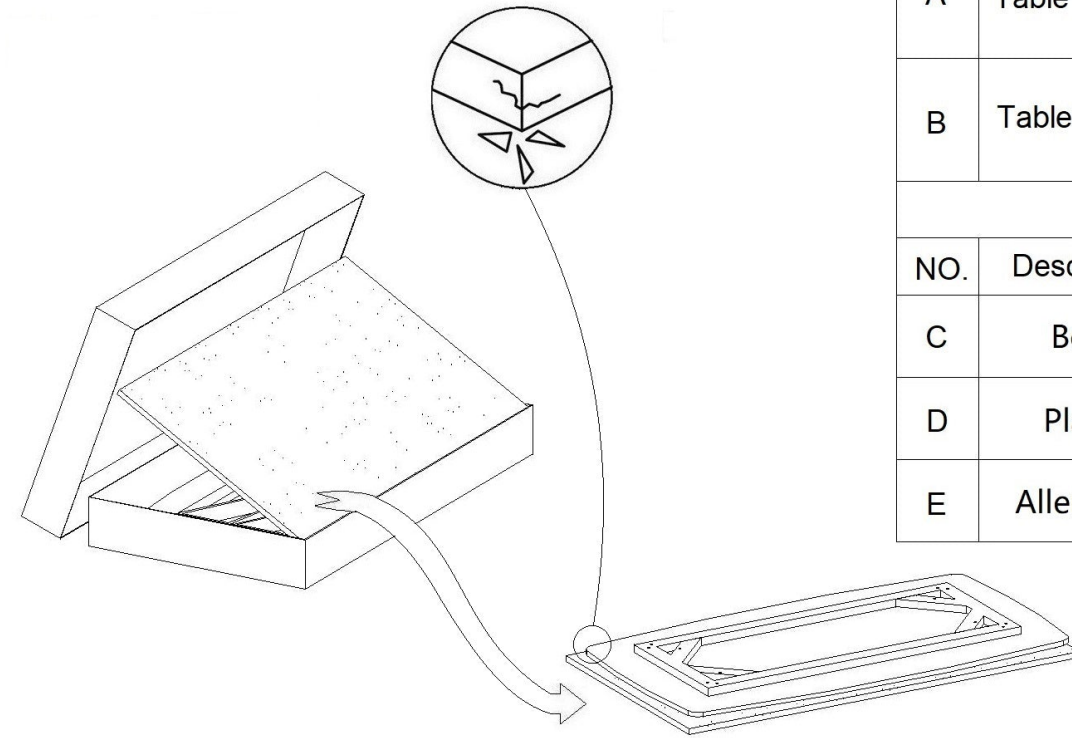

ASSEMBLY INSTRUCTION

Model: RIV-6757

Description: Riviera Grey Ceramic Coffee Table

Thank you for purchasing this quality product. Be sure to check all packing material carefully for small parts that may have come loose inside the carton during shipment.

Step 1:

To avoid scratches or damages, please put table top on the white foam sheet for assembly works. Avoid knocking on corners or edges.

PART LIST:

NO.	Description	Sketch	Quantity	
A	Table top		1pc	
B	Table leg		4pcs	
NO.	Description	Sketch	Size	Quantity
C	Bolt		m6x16	12pcs
D	Plate		m6x16	12pcs
E	Allen key		4mm	1pc