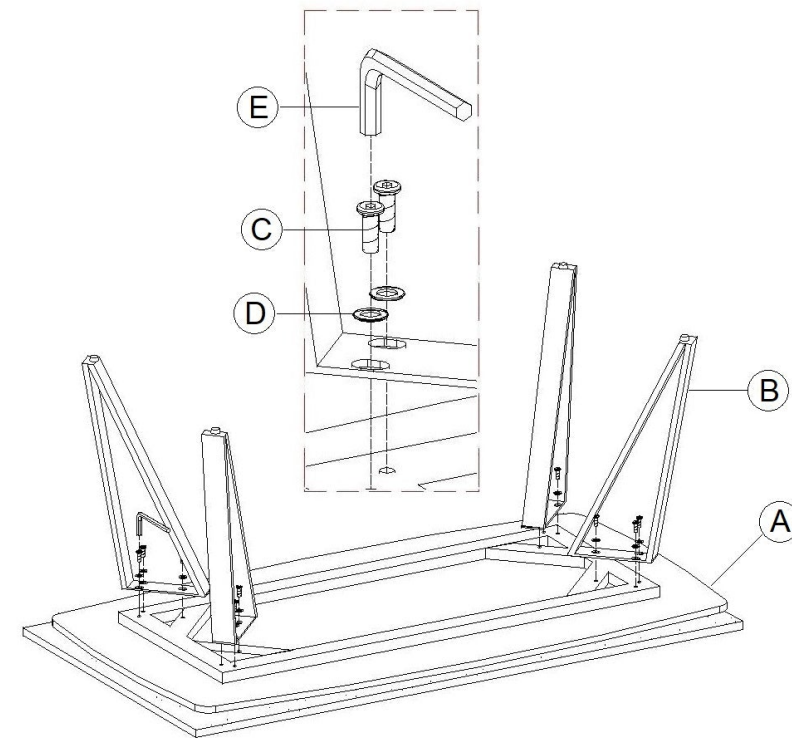

ASSEMBLY INSTRUCTION

Model: RIV-6757

Description: Riviera Grey Ceramic Coffee Table

Thank you for purchasing this quality product. Be sure to check all packing material carefully for small parts that may have come loose inside the carton during shipment.

Step 1:

To avoid scratches or damages, please put table top on the white foam sheet for assembly works. Avoid knocking on corners or edges.

PART LIST:

NO.	Description	Sketch	Quantity	
A	Table top		1pc	
B	Table leg		4pcs	
NO.	Description	Sketch	Size	Quantity
C	Bolt		m6x16	12pcs
D	Plate		m6x16	12pcs
E	Allen key		4mm	1pc

Step 2:

Please keep all screws loose and tighten TOGETHER after all parts are assembled to the correct positions.

Finished: