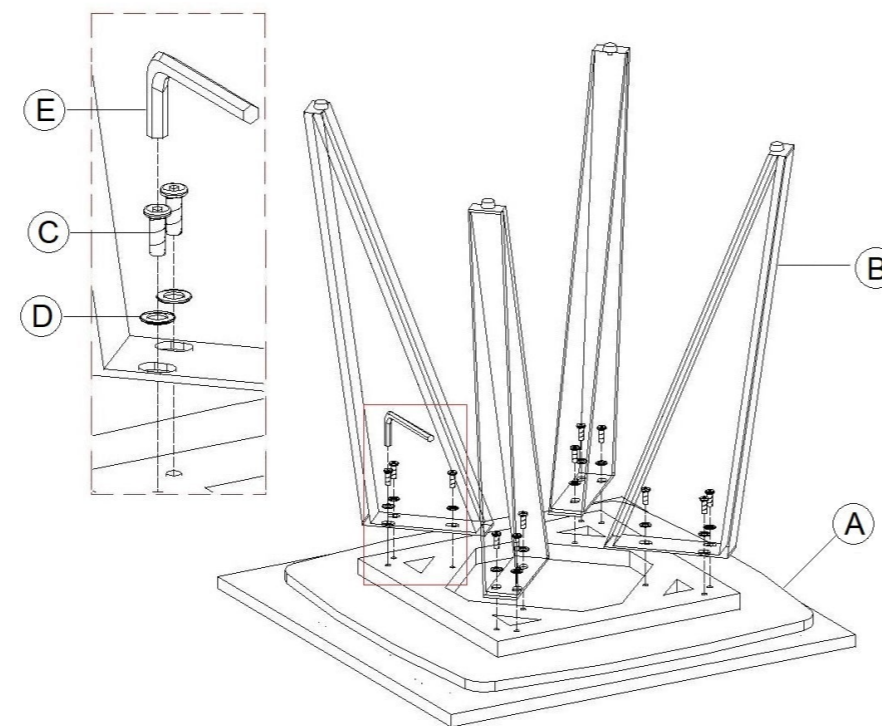

ASSEMBLY INSTRUCTION

Model: RIV-6764

Description: Riviera Grey Ceramic Side Table

Thank you for purchasing this quality product. Be sure to check all packing material carefully for small parts that may have come loose inside the carton during shipment.

Step 1:

PART LIST:

NO.	Description	Sketch	Quantity	
A	Table top		1pc	
B	Table leg		4pcs	
NO.	Description	Sketch	Size	Quantity
C	Bolt		m6x16	12pcs
D	Plate		m6x16	12pcs
E	Allen key		4mm	1pc

Step 2:

Please keep all screws loose and tighten TOGETHER after all parts are assembled to the correct positions.