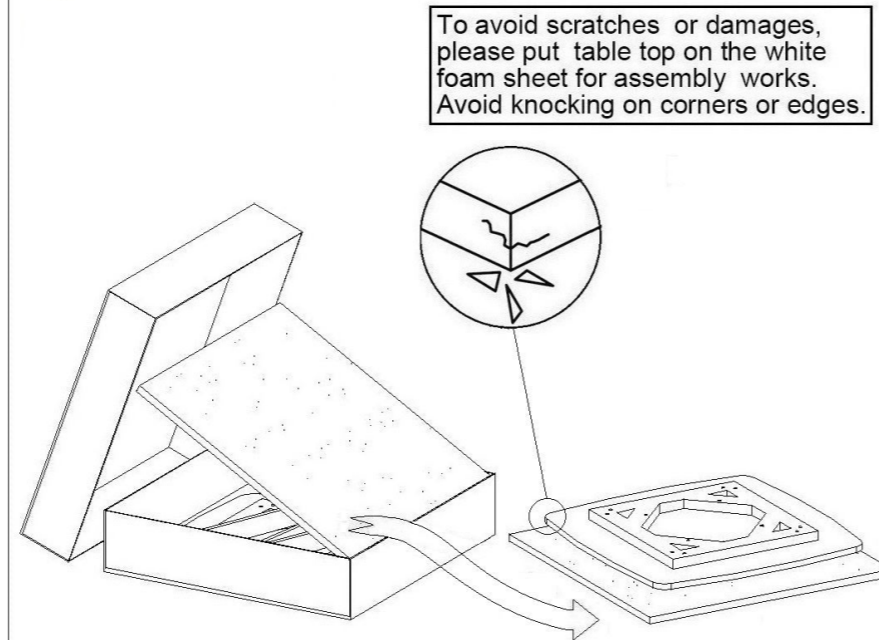

ASSEMBLY INSTRUCTION

Model: RIV-6764

Description: Riviera Grey Ceramic Side Table

Thank you for purchasing this quality product. Be sure to check all packing material carefully for small parts that may have come loose inside the carton during shipment.

Step 1:

PART LIST:

NO.	Description	Sketch	Quantity	
A	Table top		1pc	
B	Table leg		4pcs	
NO.	Description	Sketch	Size	Quantity
C	Bolt		m6x16	12pcs
D	Plate		m6x16	12pcs
E	Allen key		4mm	1pc

Step 2:

Please keep all screws loose and tighten TOGETHER after all parts are assembled to the correct positions.