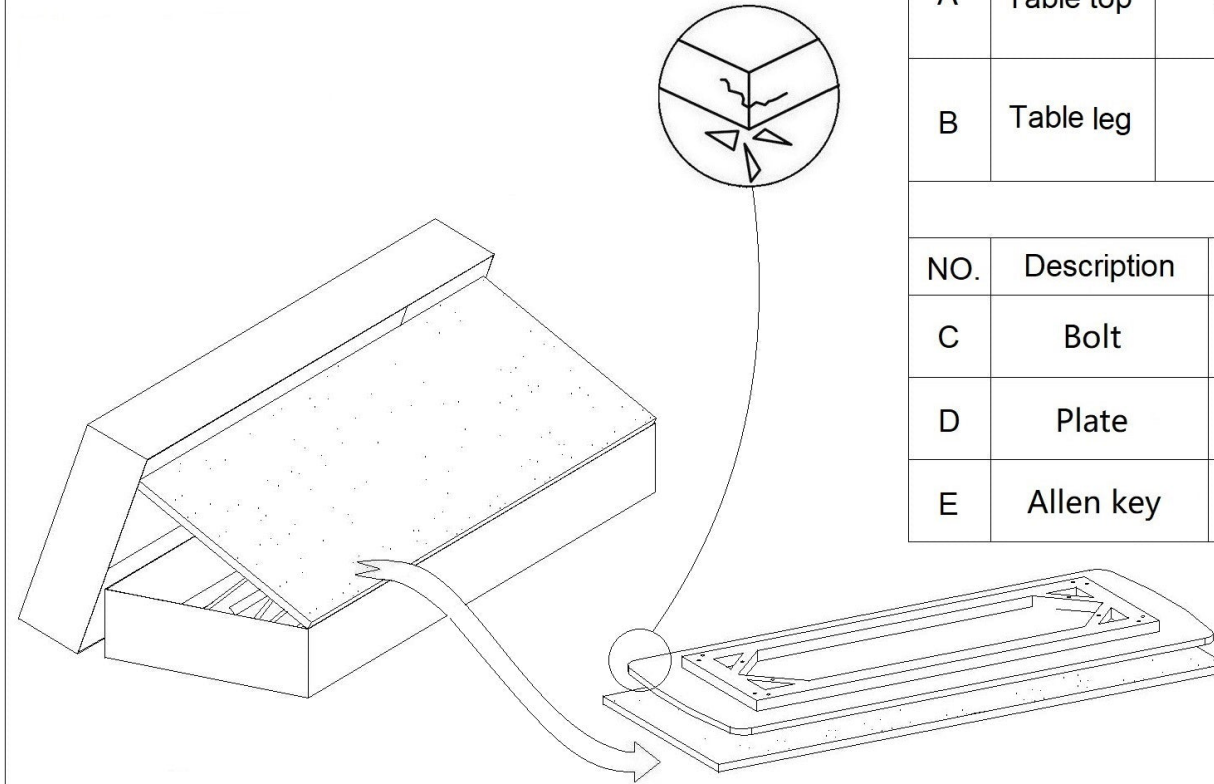

ASSEMBLY INSTRUCTION

Model: RIV-6771

Description: Riviera Grey Ceramic Console Table

Thank you for purchasing this quality product. Be sure to check all packing material carefully for small parts that may have come loose inside the carton during shipment.

Step 1:

To avoid scratches or damages, please put table top on the white foam sheet for assembly works. Avoid knocking on corners or edges.

PART LIST:

| NO. | Description | Sketch | Quantity | |
|-----|-------------|---|----------|----------|
| A | Table top |  | 1pc | |
| B | Table leg |  | 4pcs | |
| NO. | Description | Sketch | Size | Quantity |
| C | Bolt |  | m6x16 | 12pcs |
| D | Plate |  | m6x16 | 12pcs |
| E | Allen key |  | 4mm | 1pc |