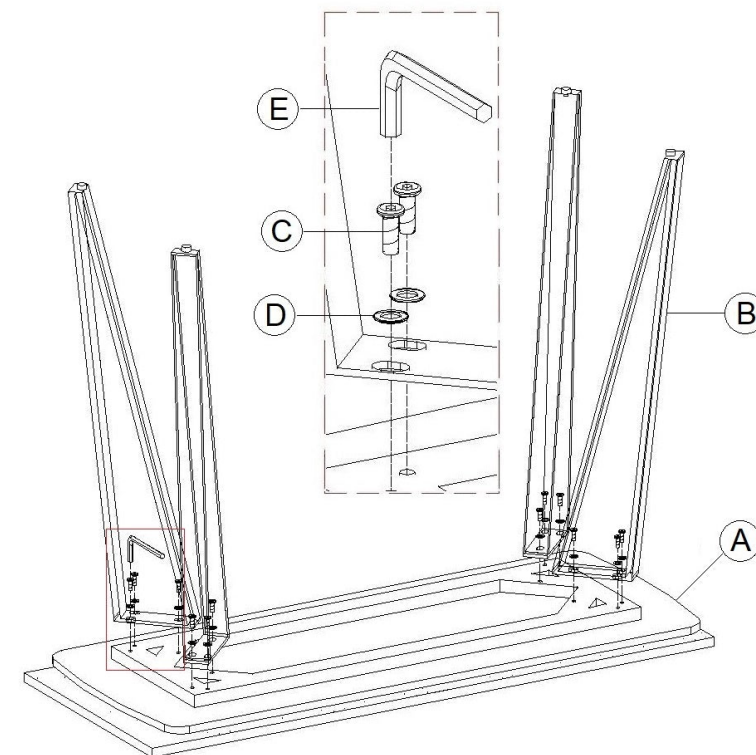

ASSEMBLY INSTRUCTION

Model: RIV-6771

Description: Riviera Grey Ceramic Console Table

Thank you for purchasing this quality product. Be sure to check all packing material carefully for small parts that may have come loose inside the carton during shipment.

Step 1:

To avoid scratches or damages, please put table top on the white foam sheet for assembly works. Avoid knocking on corners or edges.

PART LIST:

| NO. | Description | Sketch | Quantity | |
|-----|-------------|---|----------|----------|
| A | Table top |  | 1pc | |
| B | Table leg |  | 4pcs | |
| NO. | Description | Sketch | Size | Quantity |
| C | Bolt |  | m6x16 | 12pcs |
| D | Plate |  | m6x16 | 12pcs |
| E | Allen key |  | 4mm | 1pc |

Step 2:

Please keep all screws loose and tighten TOGETHER after all parts are assembled to the correct positions.

Finished: