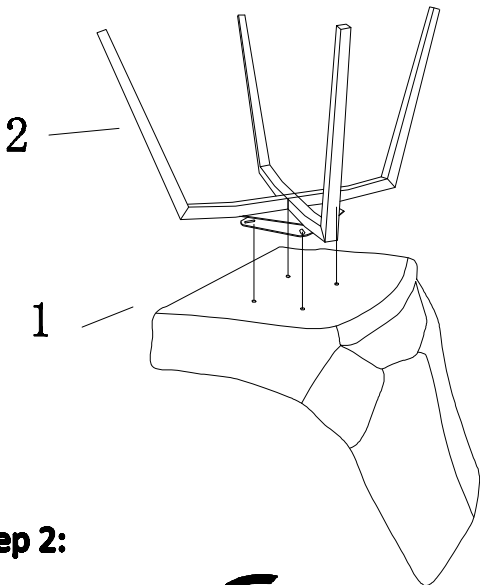

# ASSEMBLY INSTRUCTION

Model: SPI-3039

Description: Spinello Swivel Dining Chair Grey

Thank you for your purchasing this quality product. Be sure to check all packing material carefully for small parts that may have come loose inside the carton during shipment.

### PART LIST:

NO.	Description	Sketch	Quantity
1	Chair Seat		1pc
2	ChairFrame		1pc

### HARDWARE LIST:

NO.	Description	Sketch	Size	Quantity
A	Bolt		M6x16mm	4pcs
B	Flat washer		Ø16x6mm	4pcs
C	Allen key		M4	1pc