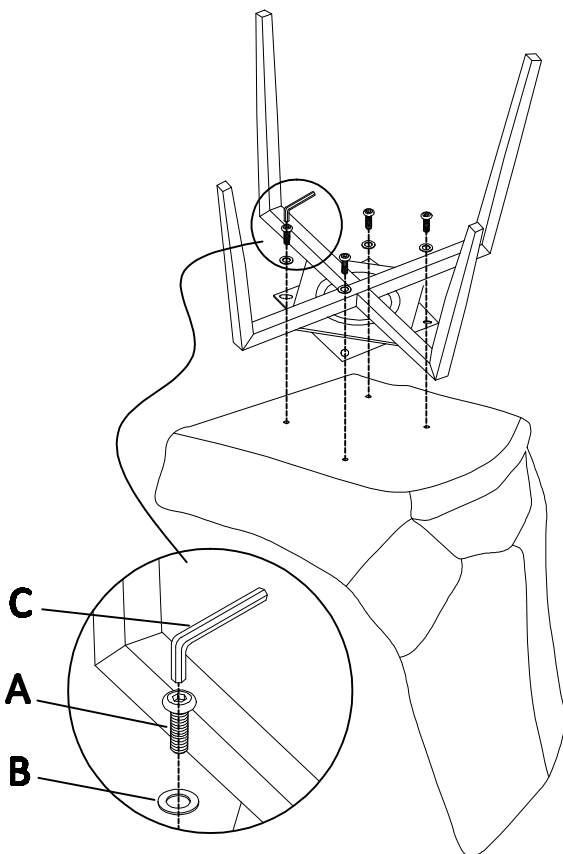

ASSEMBLY INSTRUCTION

Model: SPI-3039

Description: Spinello Swivel Dining Chair Grey

Thank you for your purchasing this quality product. Be sure to check all packing material carefully for small parts that may have come loose inside the carton during shipment.

Step 1:

PART LIST:

NO.	Description	Sketch	Quantity
1	Chair Seat		1pc
2	ChairFrame		1pc

HARDWARE LIST:

NO.	Description	Sketch	Size	Quantity
A	Bolt		M6x16mm	4pcs
B	Flat washer		Ø16x6mm	4pcs
C	Allen key		M4	1pc

Step 2:

Finished:

Made In China