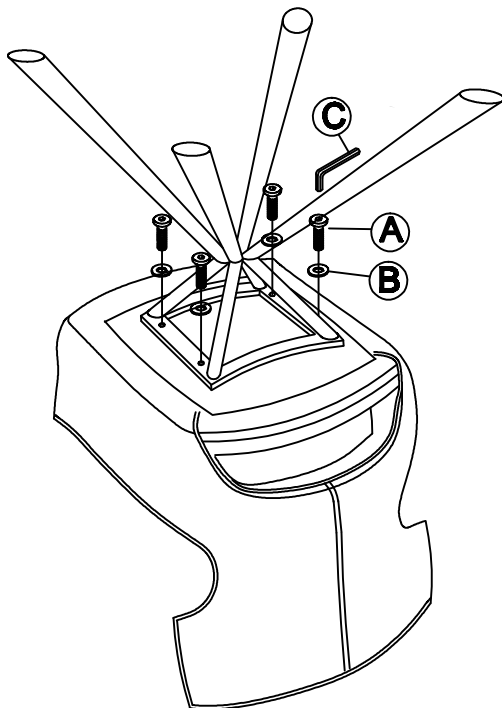

ASSEMBLY INSTURCTION

Model: TRI-6184

Description: Tripoli Dining Chair Grey

Thank you for purchasing this Torelli product. Every effort has been taken to ensure your product arrives in the best condition and to your complete satisfaction. Before you begin to assemble your new furniture, please check to ensure that you have received all assembly fittings and hardware as indicated on this assembly instructions as parts may have become dislodged during delivery. Please follow the assembly instructions closely when proceeding to assemble your new product.

Step1:

PART LIST:

NO.	Description	Sketch	Quantity
1	Chair Seat		1pc
2	ChairFrame		1pc

HARDWARE LIST:

NO.	Description	Sketch	Size	Quantity
A	Bolt		M6x25mm	4pcs
B	Flat washer		φ16x6mm	4pcs
C	Allen key		M4	1pc