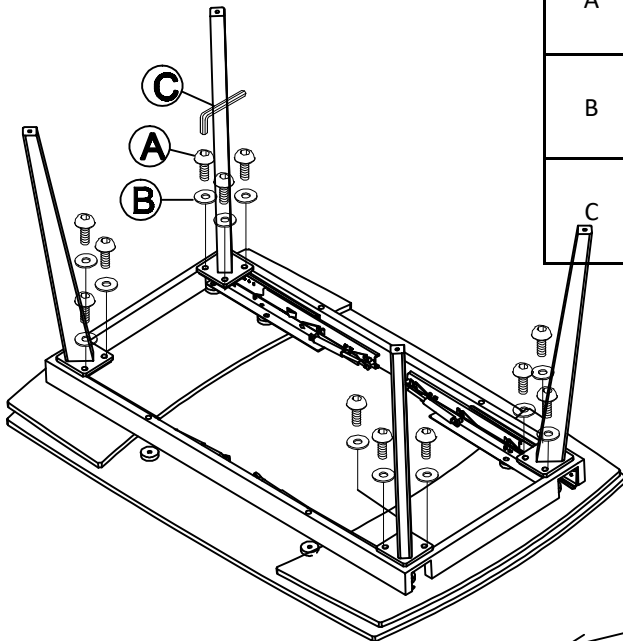

ASSEMBLY INSTRUCTION

ITEM CODE: VER-6351

DESC: Verdi Matte Grey Ceramic Extending Dining Table - 120-180cm

Thank you for purchasing this Torelli product. Every effort has been taken to ensure your product arrives in the best condition and to your complete satisfaction. Before you begin to assemble your new furniture, please check to ensure that you have received all assembly fittings and hardware as indicated on this assembly instructions as parts may have become dislodged during delivery.

Please follow the assembly instructions closely when proceeding to assemble your new product.

PART LIST:

NO.	Description	Sketch	Quantity
1	Table leg		4pcs
2	Table top		1pc

HARDWARE LIST:

NO.	Description	Sketch	Size	Quantity
A	Bolt		M8x16mm	12 pcs
B	Flat washer		φ20x8mm	12pcs
C	Allen key		6mm	1pc

Step1: