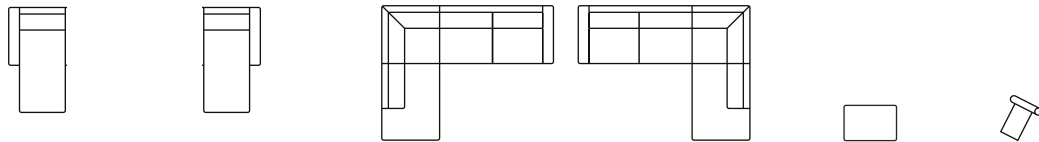

# PLAZA

Exceptional and lively design inspired  
by urban style living.

SOFAS FOR EVERY HOME

Open Corner

3 seater

Chaiselongue

PLAZA

1 seater without arms Art. No.: 14087 H88 x D88 x W68cm	1 seater with 1 arm (L) Art. No.: 13989 H88 x D88 x W84cm	1 seater with 1 arm (R) Art. No.: 13990 H88 x D88 x W84cm	1 seater Art. No.: 13875 H88 x D88 x W100cm	2 seater without arms Art. No.: 14541 H88 x D88 x W135cm	2 seater with 1 arm (L) Art. No.: 14104 H88 x D88 x W151cm	2 seater with 1 arm (R) Art. No.: 14105 H88 x D88 x W151cm	2 seater Art. No.: 13824 H88 x D88 x W167cm
--	--	--	---	---	---	---	---

3 seater without arms Art. No.: 15566 H88 x D88 x W185cm	3 seater with 1 arm (L) Art. No.: 14010 H88 x D88 x W201cm	3 seater with 1 arm (R) Art. No.: 14011 H88 x D88 x W201cm	3 seater Art. No.: 13825 H88 x D88 x W217cm	Corner 90 Art. No.: 13991 H88 x D86 x W86cm	Open end (L) Art. No.: 14085 H88 x D126 x W90cm	Open end (R) Art. No.: 14086 H88 x D126 x W90cm
---	---	---	---	---	---	---

Chaiselongue (L) Art. No.: 14106 H88 x D142 x W88cm	Chaiselongue (R) Art. No.: 14107 H88 x D142 x W88cm	Open corner (L) Art. No.: 13722 H88 x D213 x W287cm	Open corner (R) Art. No.: 13723 H88 x D213 x W287cm	Footstool Art. No.: 13876 H48 x D62 x W92cm	Headrest Art. No.: 13889 13 x 65cm
---	---	---	---	---	--