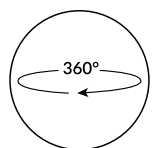

BATICK BLACK
BLACK WOOD

PALOMA BLACK
BLACK WOOD

PALOMA BLACK
CHROME

BATICK WILD DOVE
BLACK STEEL

Plus™-System

360° swing

Balance&Glide

QUICKSHIP