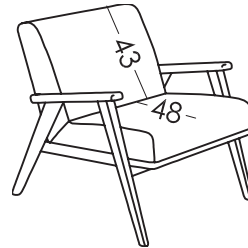

ARIEL

TECHNICAL DETAILS | RV001 | EN

fama

Measures

Width:	72cm
Height:	77cm
Depth:	80cm
Seat height:	45cm
Arm height:	-cm
Back height:	32cm
Depth open:	48cm

Technical information

Frame:	Pine wood and board
Seat suspension:	N.E.A
Back suspension:	Wood, pine and board
Seat firmness:	Medium hard touch (white)
Seat foam:	Polyurethane 35Kg + fibre
Back cushions:	Medium hardness touch (white)
Loose cushions:	-
Removable cover:	-