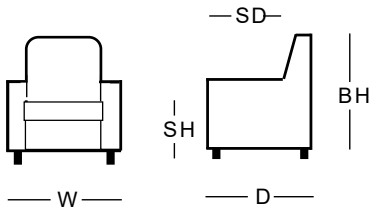

Side View

Alberta

KEENS[®]
BELFAST

Alberta

DIMENSION

Updated : 06 / 11 / 2024

| Configuration | Width | | Seat Width | | Depth | | Seat Depth | | Back Height | | Seat Height | | Weight | | Volume | |
|---------------|-------|------|------------|------|-------|------|------------|------|-------------|------|-------------|------|--------|----|----------------|-----------------|
| | cm | inch | cm | inch | cm | inch | cm | inch | cm | inch | cm | inch | kg | lb | m ³ | ft ³ |
| CLUB | 81 | 32 | 81 | 32 | 92 | 36 | 58 | 23 | 91 | 36 | 45 | 18 | 17 | 38 | 0.68 | 23.95 |

CONSTRUCTION

SEAT :No-sag Spring

BACK REST : Rubber Webbing

SEAT CUSHION : D/38S + D/29

BACK REST CUSHION : D/22

LEGS :

Main legs code : MLG-1542-24L

Support legs code : -

material : Metal

height : 160mm (MLG-1542-24L)

colour : 24 = Bright Black Nickel Plating

Sofa legs are packed separately