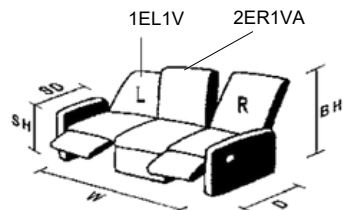

material height : Wooden / Plastic  
 :50mm (WLG-474 / 513 / 276 / 149-27L /

PLG-005-01L)  
 15mm (PLG-004-01L)  
 45mm (PLG-064-01L)

colour : 27 = Wenge / 01 = Black

\* Available in MANUAL (X), ELECTRIC (V), BATTERY (B) & ELECTRIC with USB port (U) & versions