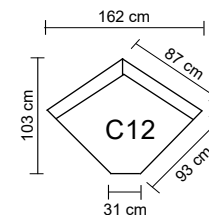

material height : Wooden / Plastic  
 :50mm (WLG-474 / 513 / 276 / 149-27L /

PLG-005-01L)  
 15mm (PLG-004-01L)  
 45mm (PLG-064-01L)

colour : 27 = Wenge / 01 = Black

\* Available in MANUAL (X), ELECTRIC (V), BATTERY (B) & ELECTRIC with USB port (U) & versions